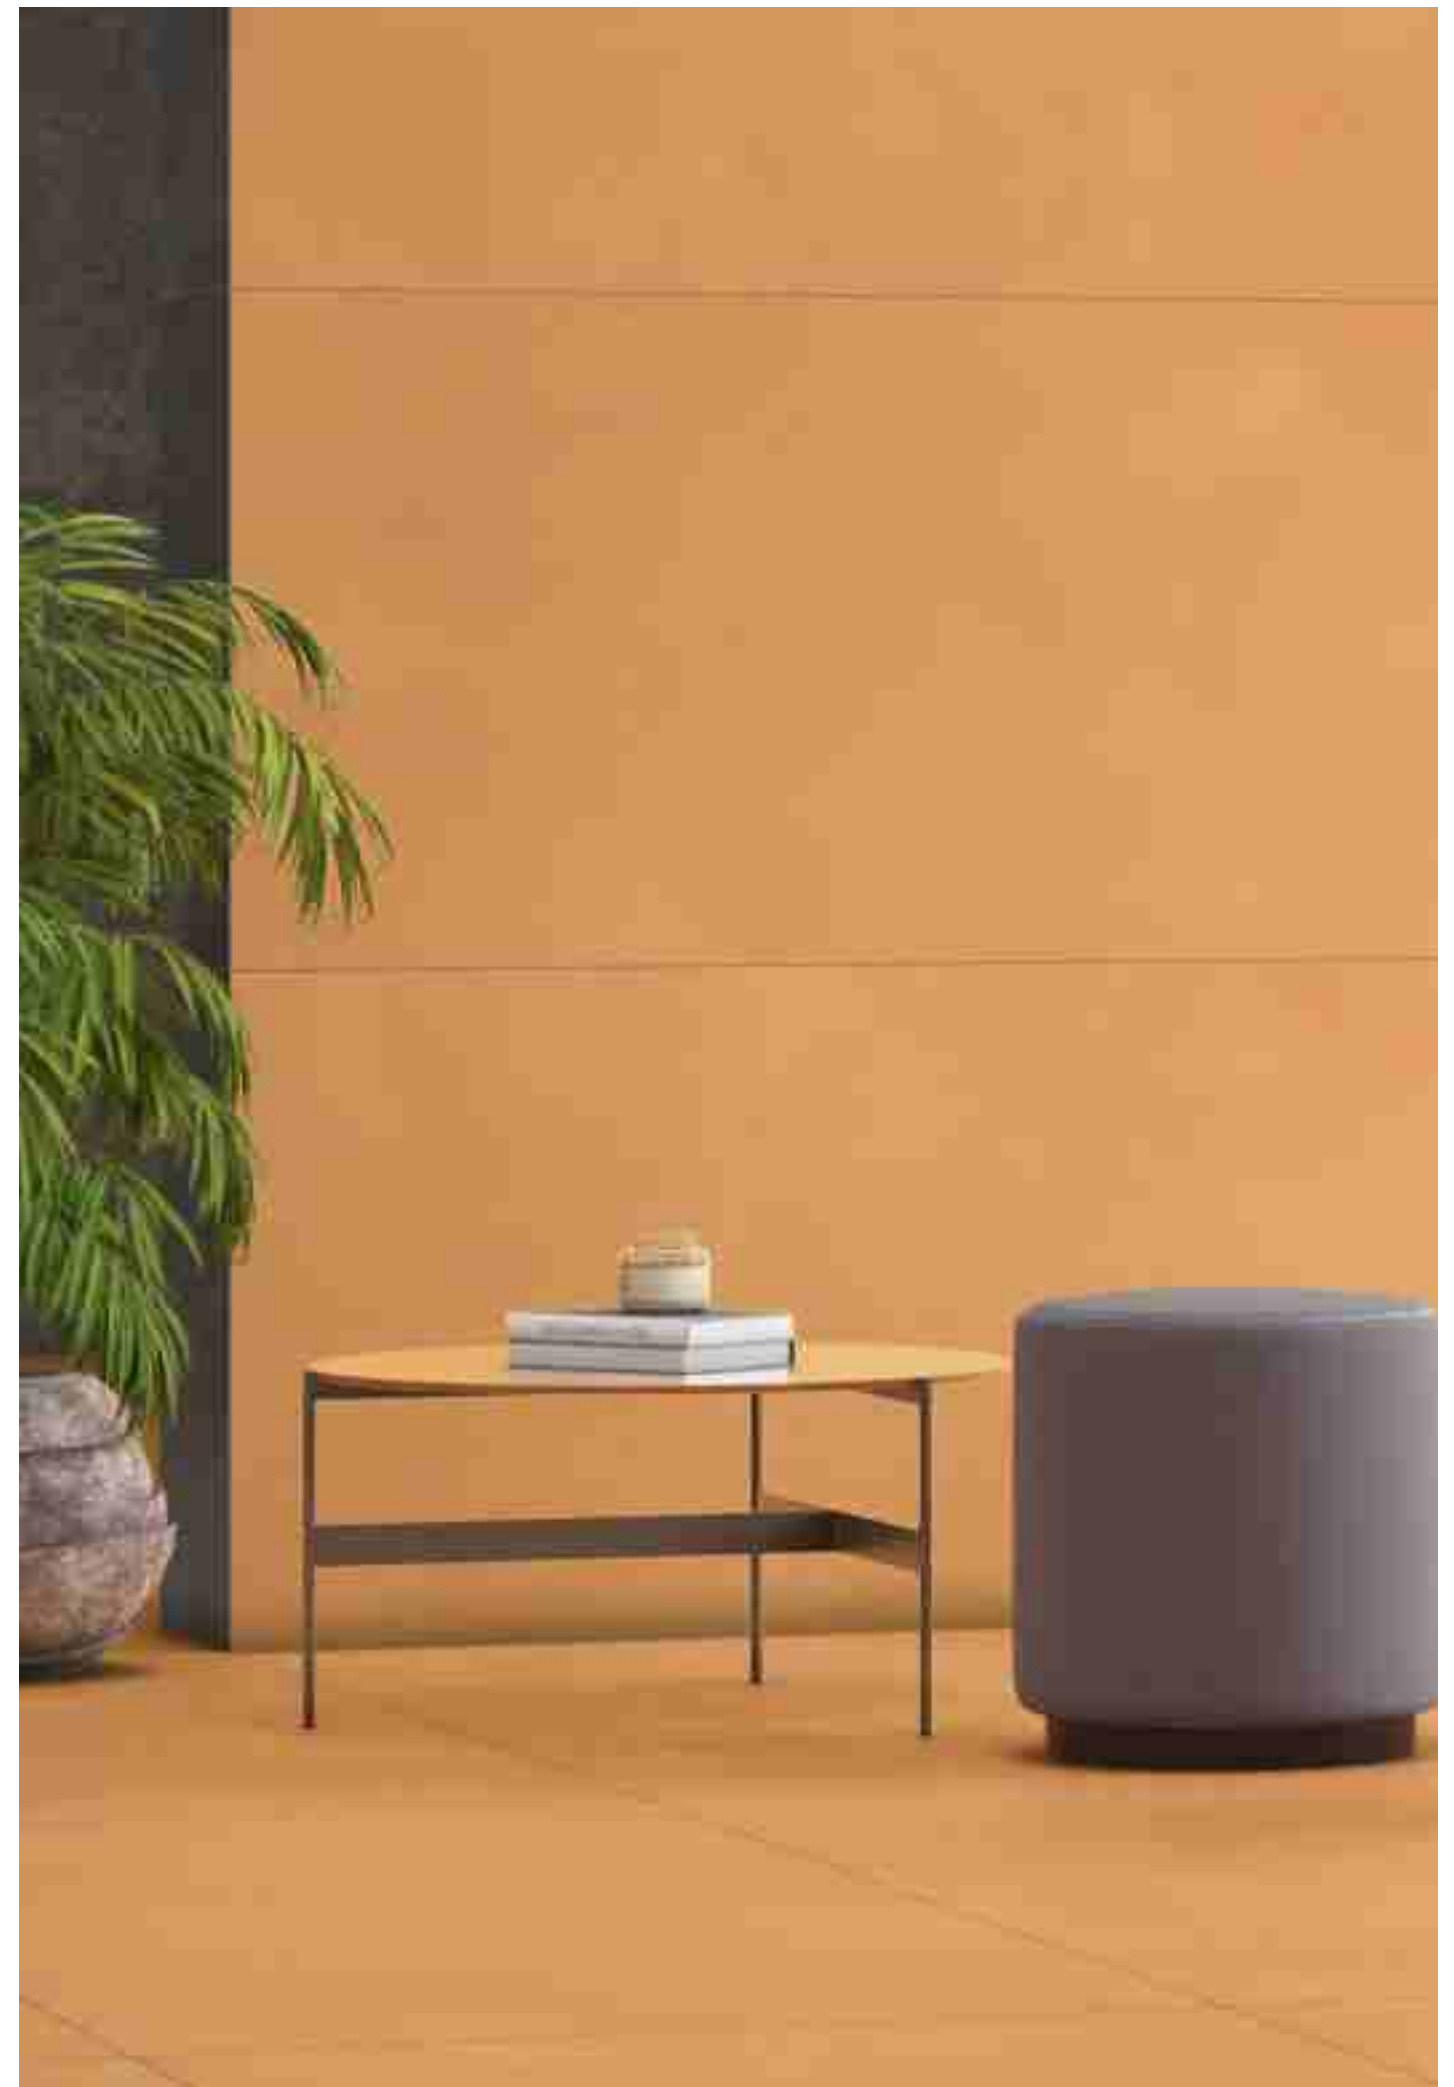

BIRCH TANGERINE

60x120cm / Matt Surface