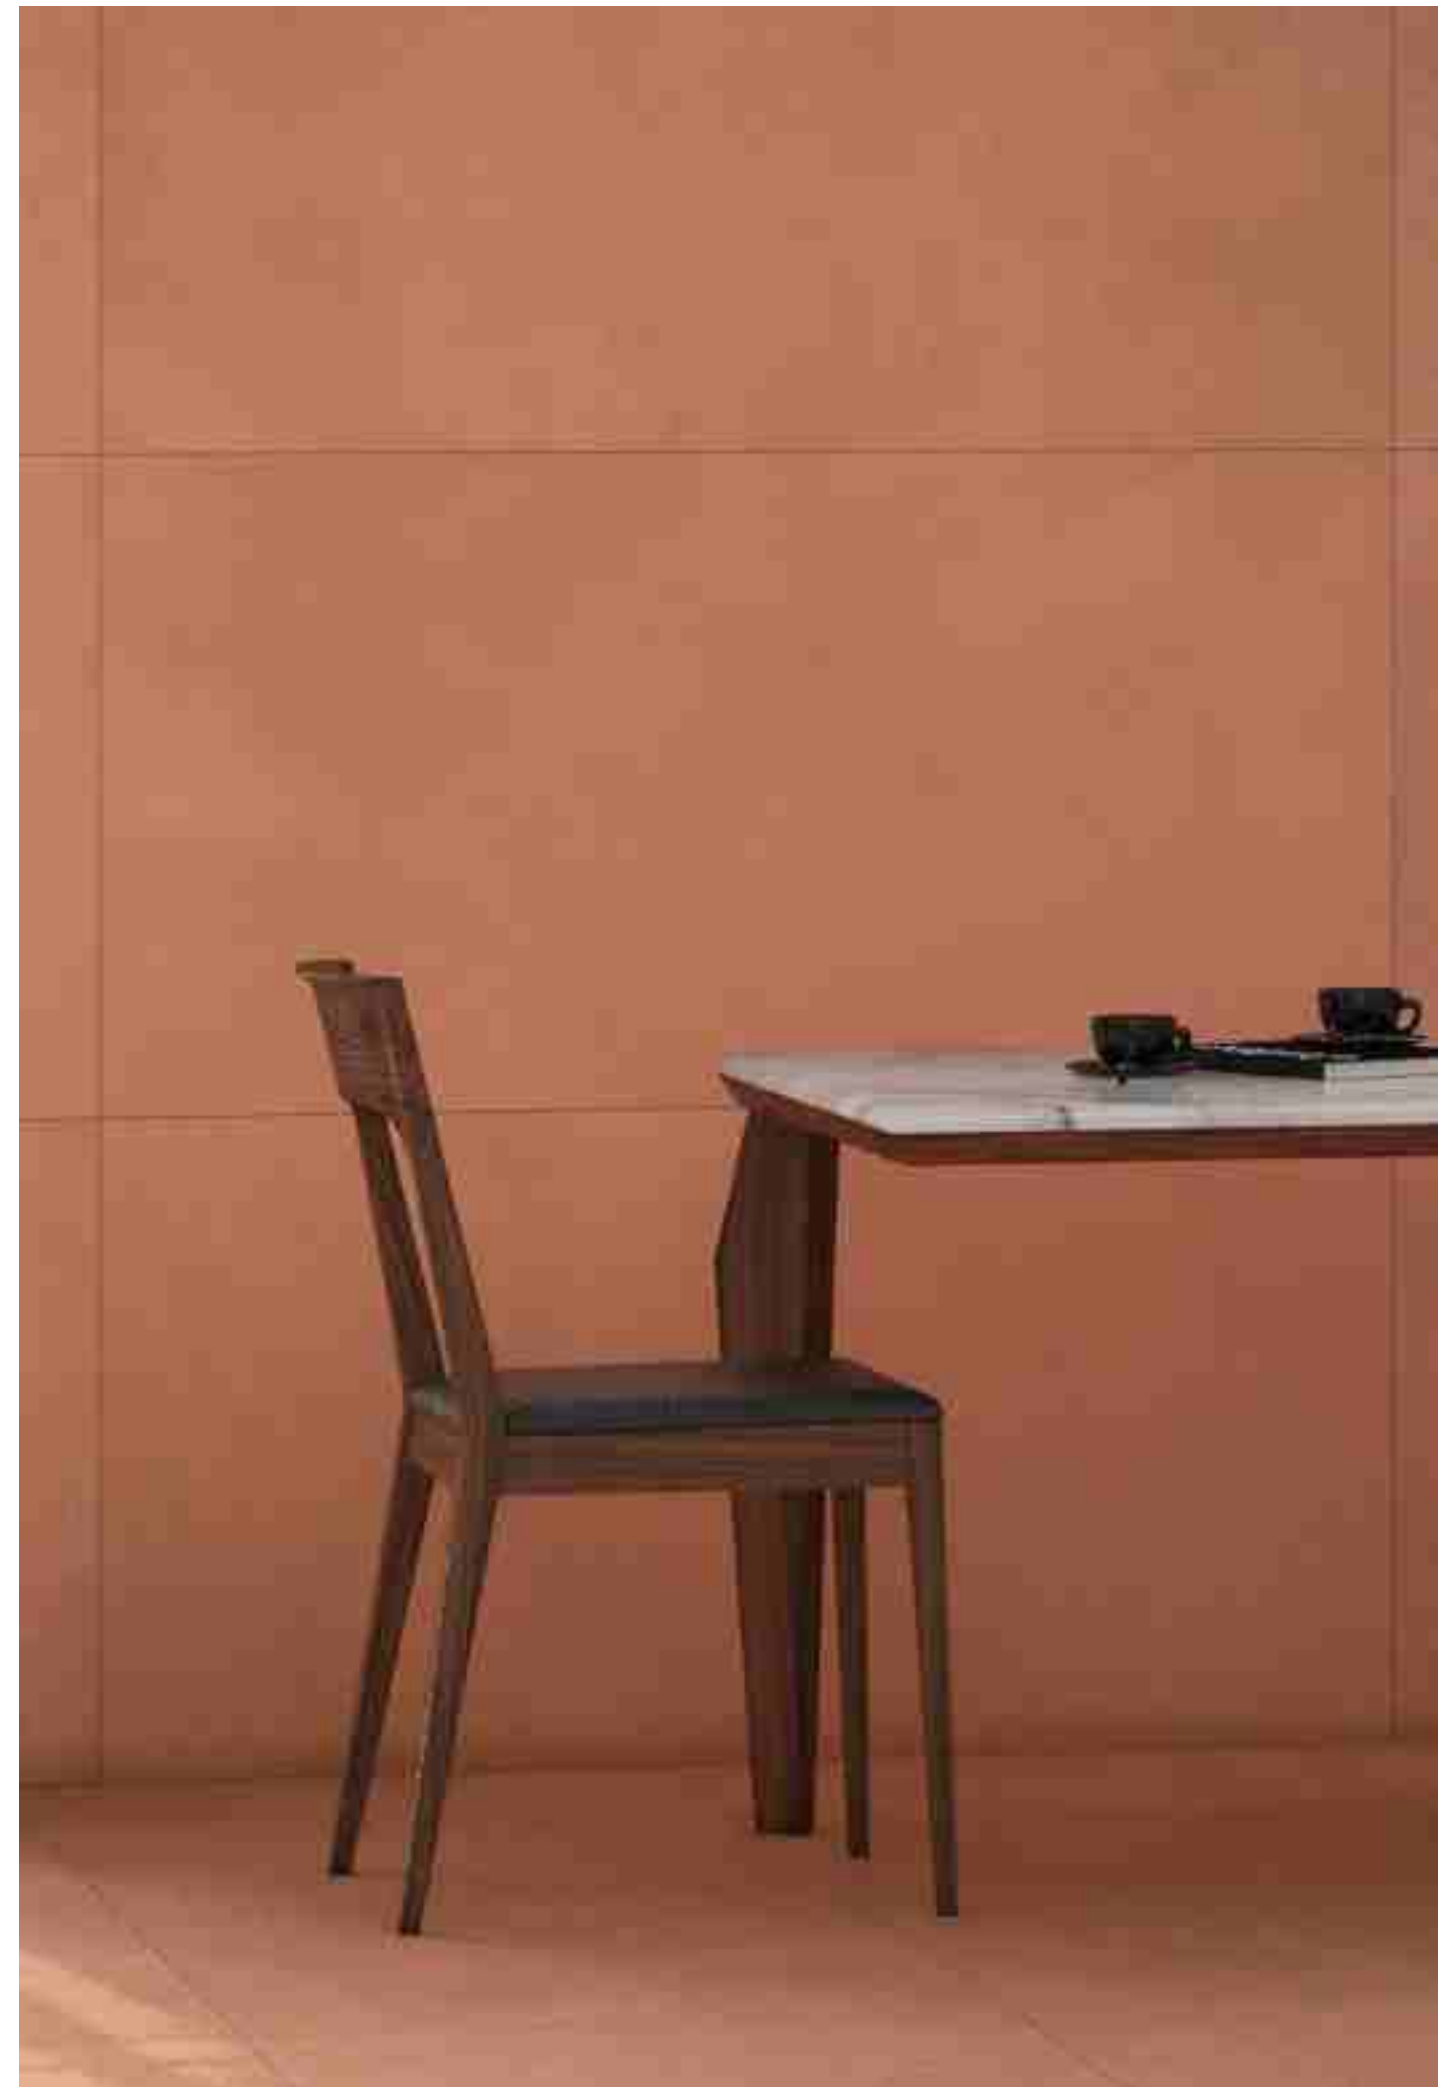

BIRCH APRICOT

60x120cm / Matt Surface

PIGMENTO
A Seamless Sensations ●●●●