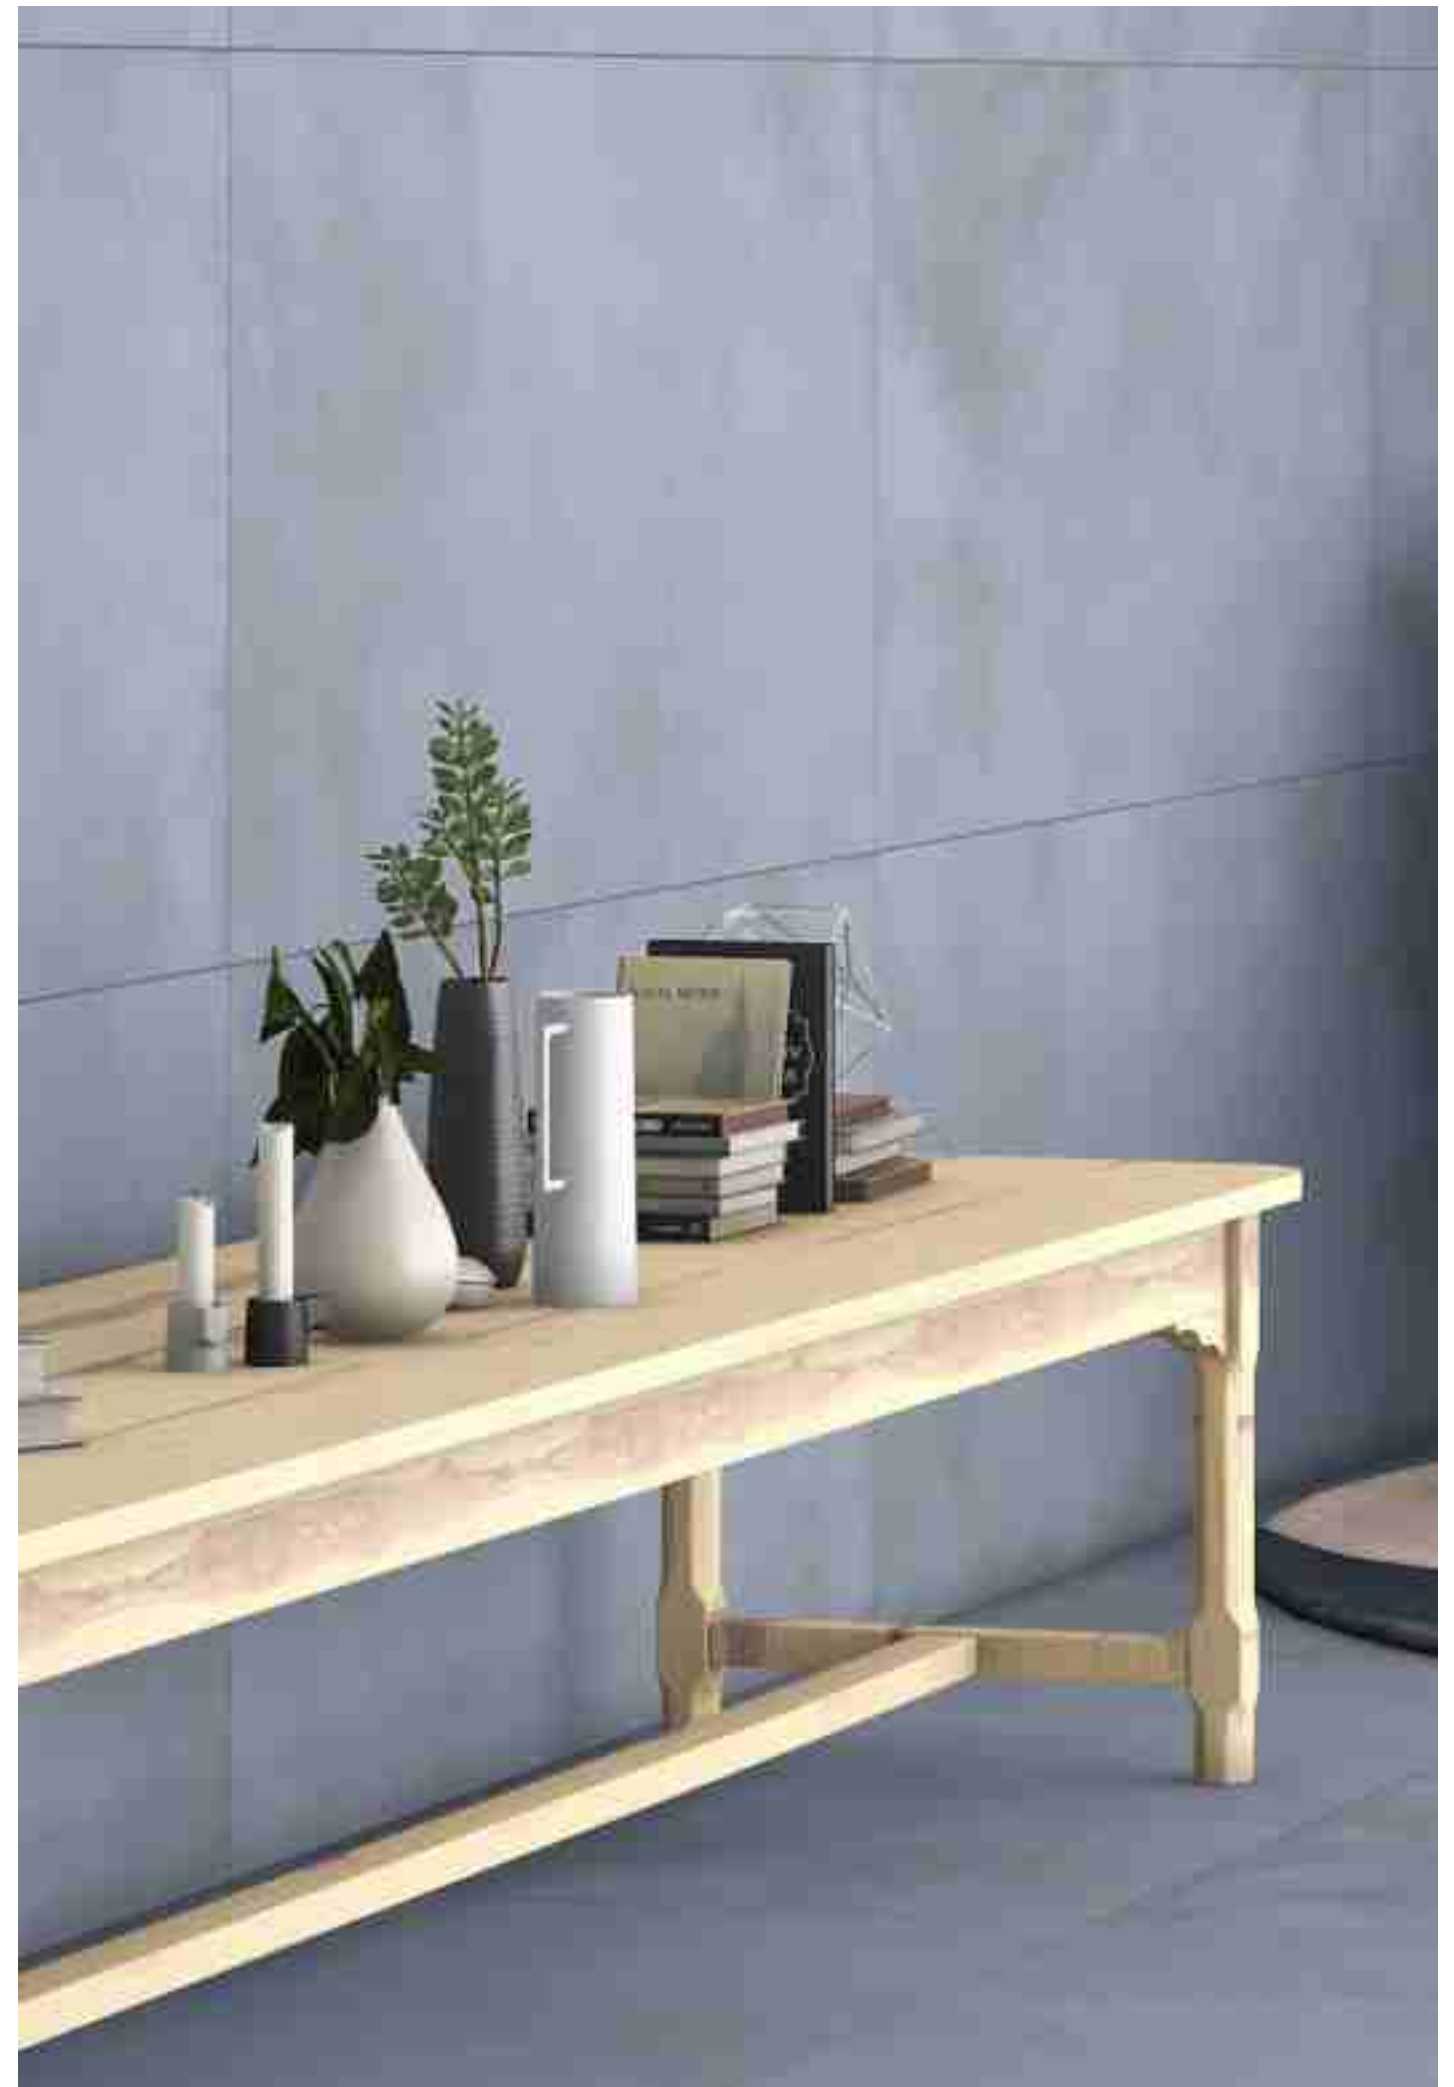

BIRCH DENIM

60x120cm / Matt Surface