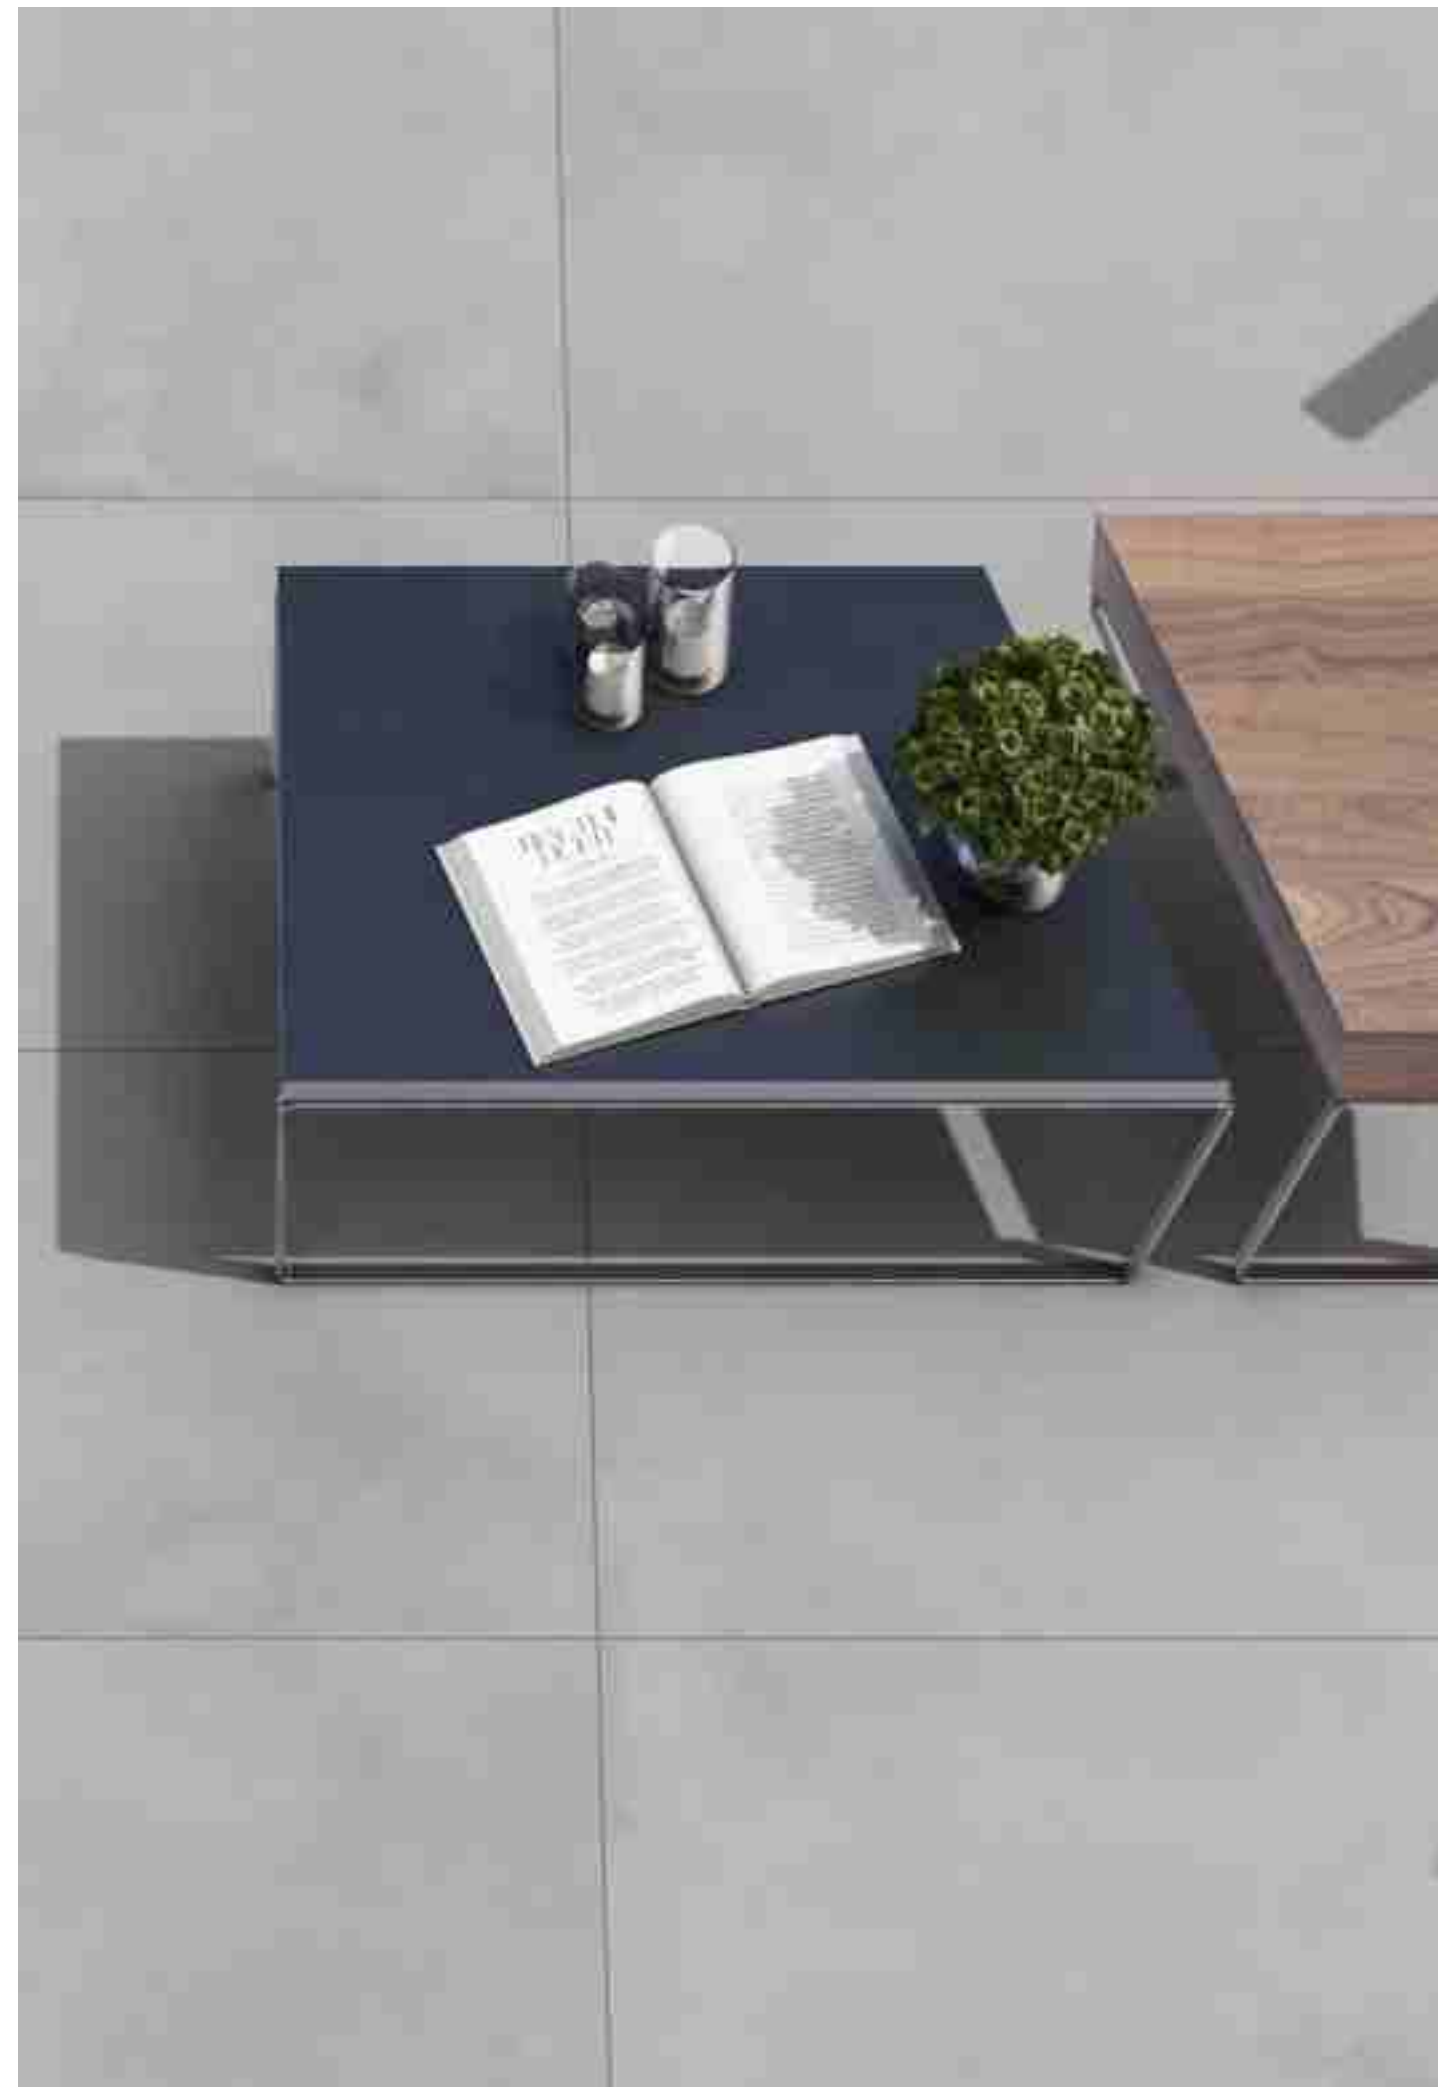

BIRCH SLATE

60x120cm / Matt Surface

PIGMENTO
A Seamless Sensations ●●●●