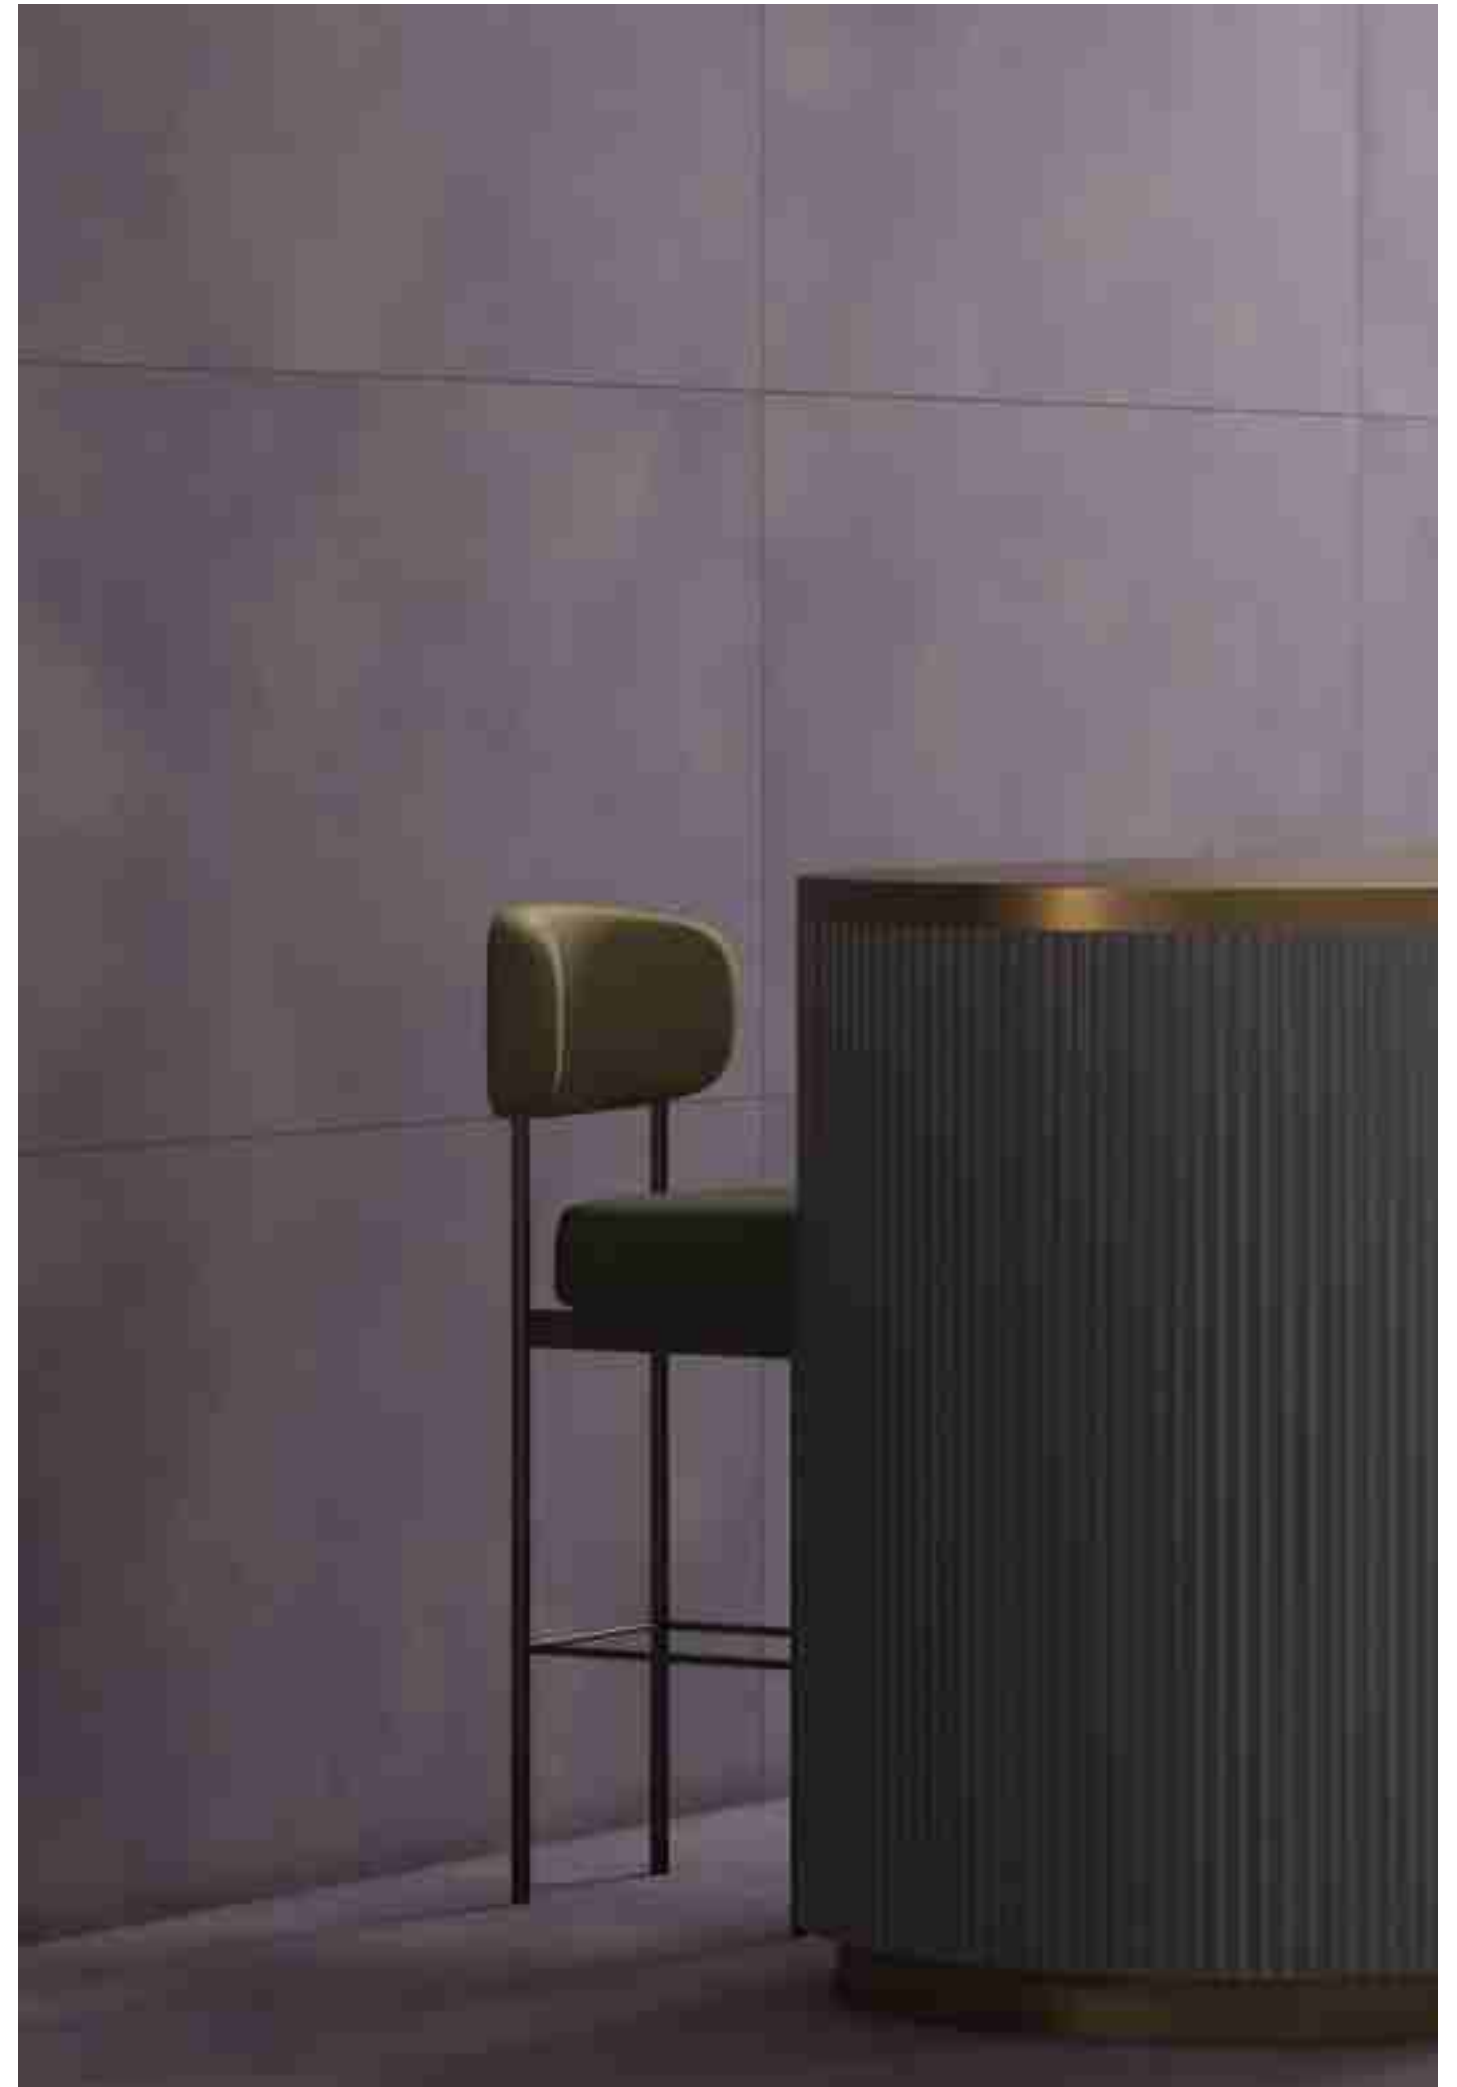

BIRCH GRAPE

60x120cm / Matt Surface